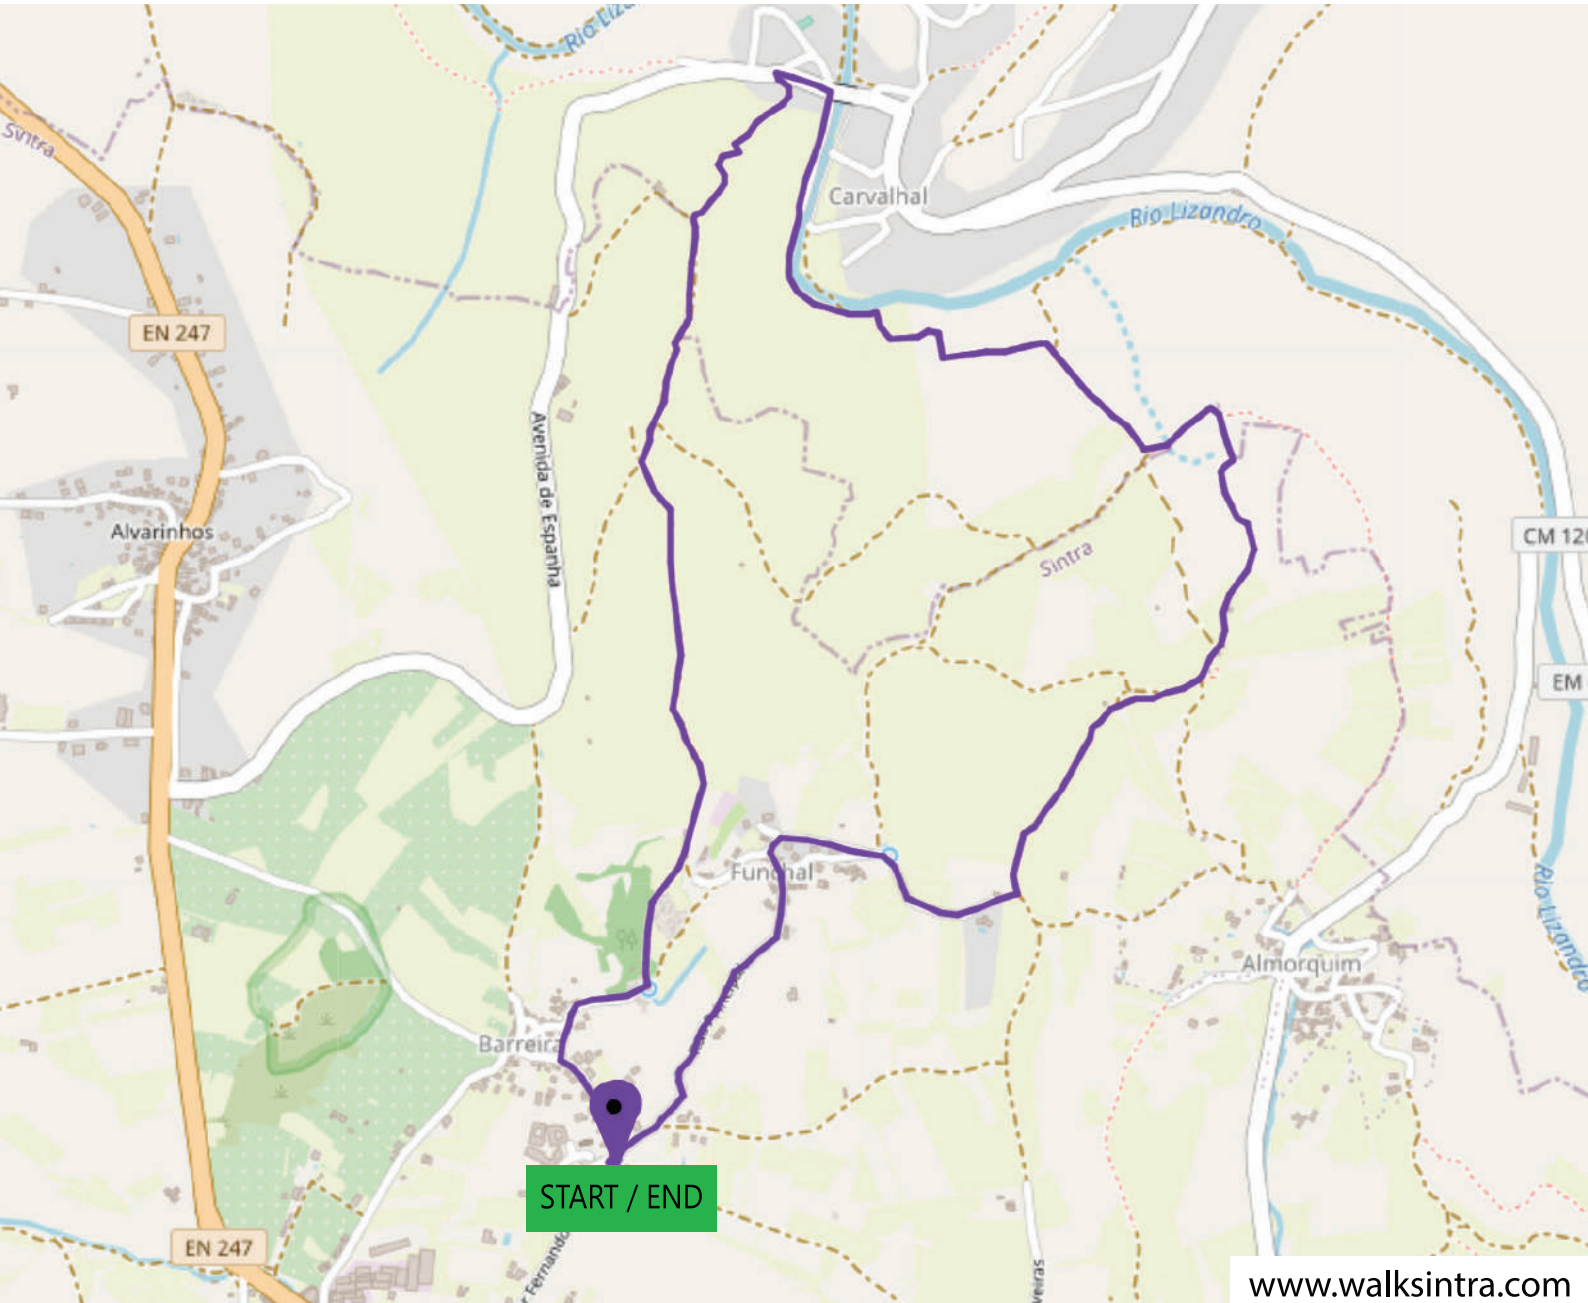

The Windmills of Lima / Moinhos de Lima

DISTANCE / DISTÂNCIA: 5.8 KM
CUMULATIVE ASCENT / SUBIDA ACUMULADA: 225 M

www.walksintra.com

View the route on Google Maps:
Visualize a rota no Google Maps: