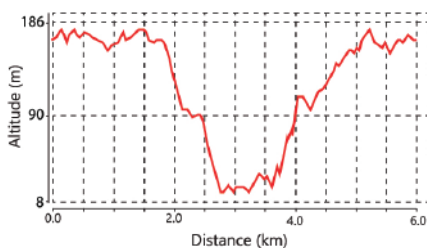

The Windmills of Lima / Moinhos de Lima

DISTANCE / DISTÂNCIA: 5.8 KM
CUMULATIVE ASCENT / SUBIDA ACUMULADA: 225 M

www.walksintra.com

View the route on Google Maps:
Visualize a rota no Google Maps: