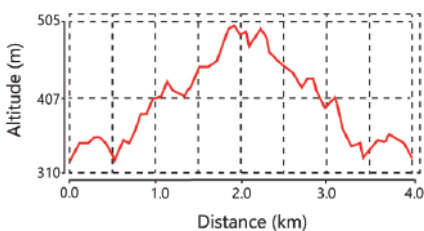

The Fairy Forest Trail-Trilho do Bosque das Fadas

DISTANCE / DISTÂNCIA: 4 KM
CUMULATIVE ASCENT / SUBIDA ACUMULADA: 253 M

www.walksintra.com

View the route on Google Maps:
Visualize a rota no Google Maps: