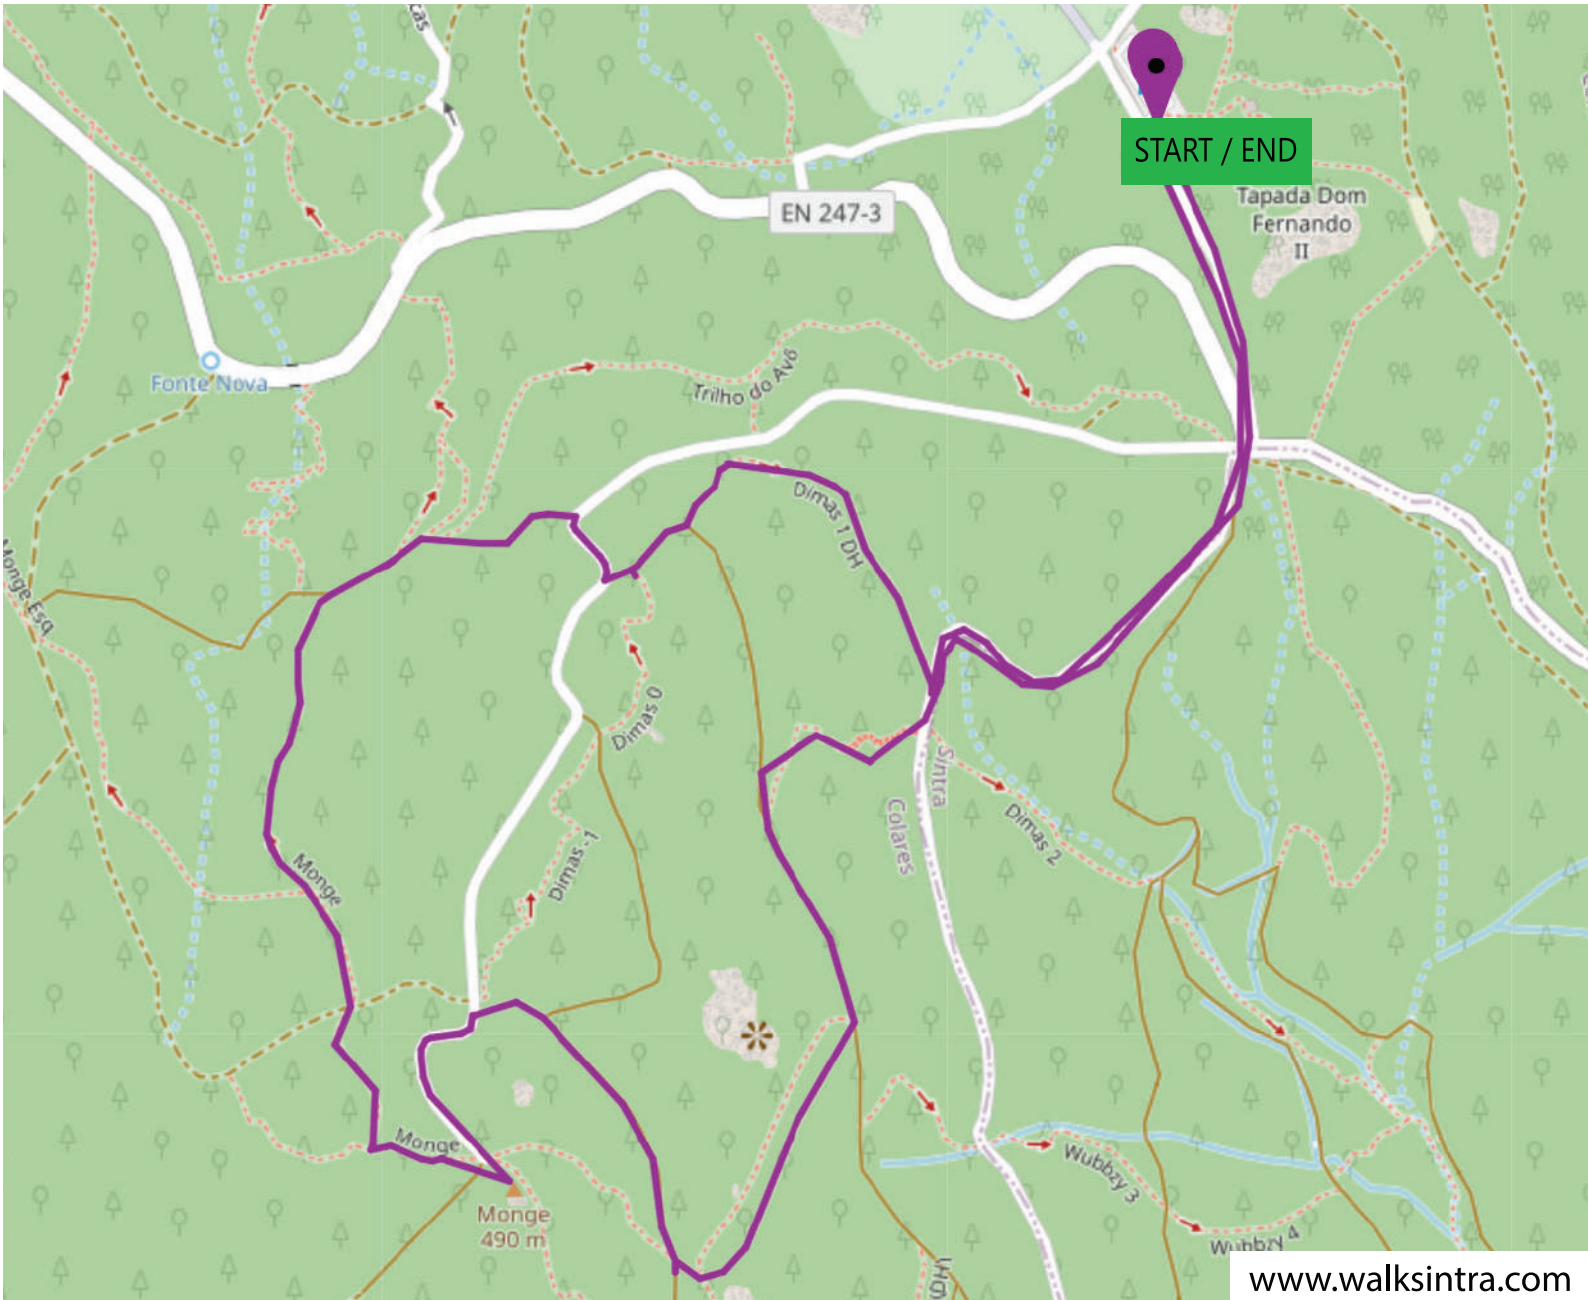

The Fairy Forest Trail-Trilho do Bosque das Fadas

DISTANCE / DISTÂNCIA: 4 KM
CUMULATIVE ASCENT / SUBIDA ACUMULADA: 253 M

www.walksintra.com

View the route on Google Maps:
Visualize a rota no Google Maps: