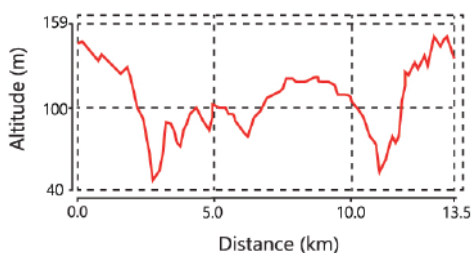

PR9 Countryside Villages / PR9 Rota das Aldeias

DISTANCE / DISTÂNCIA: 13.5 KM

CUMULATIVE ASCENT / SUBIDA ACUMULADA: 245 M

www.walksintra.com

View the route on Google Maps:
Visualize a rota no Google Maps: