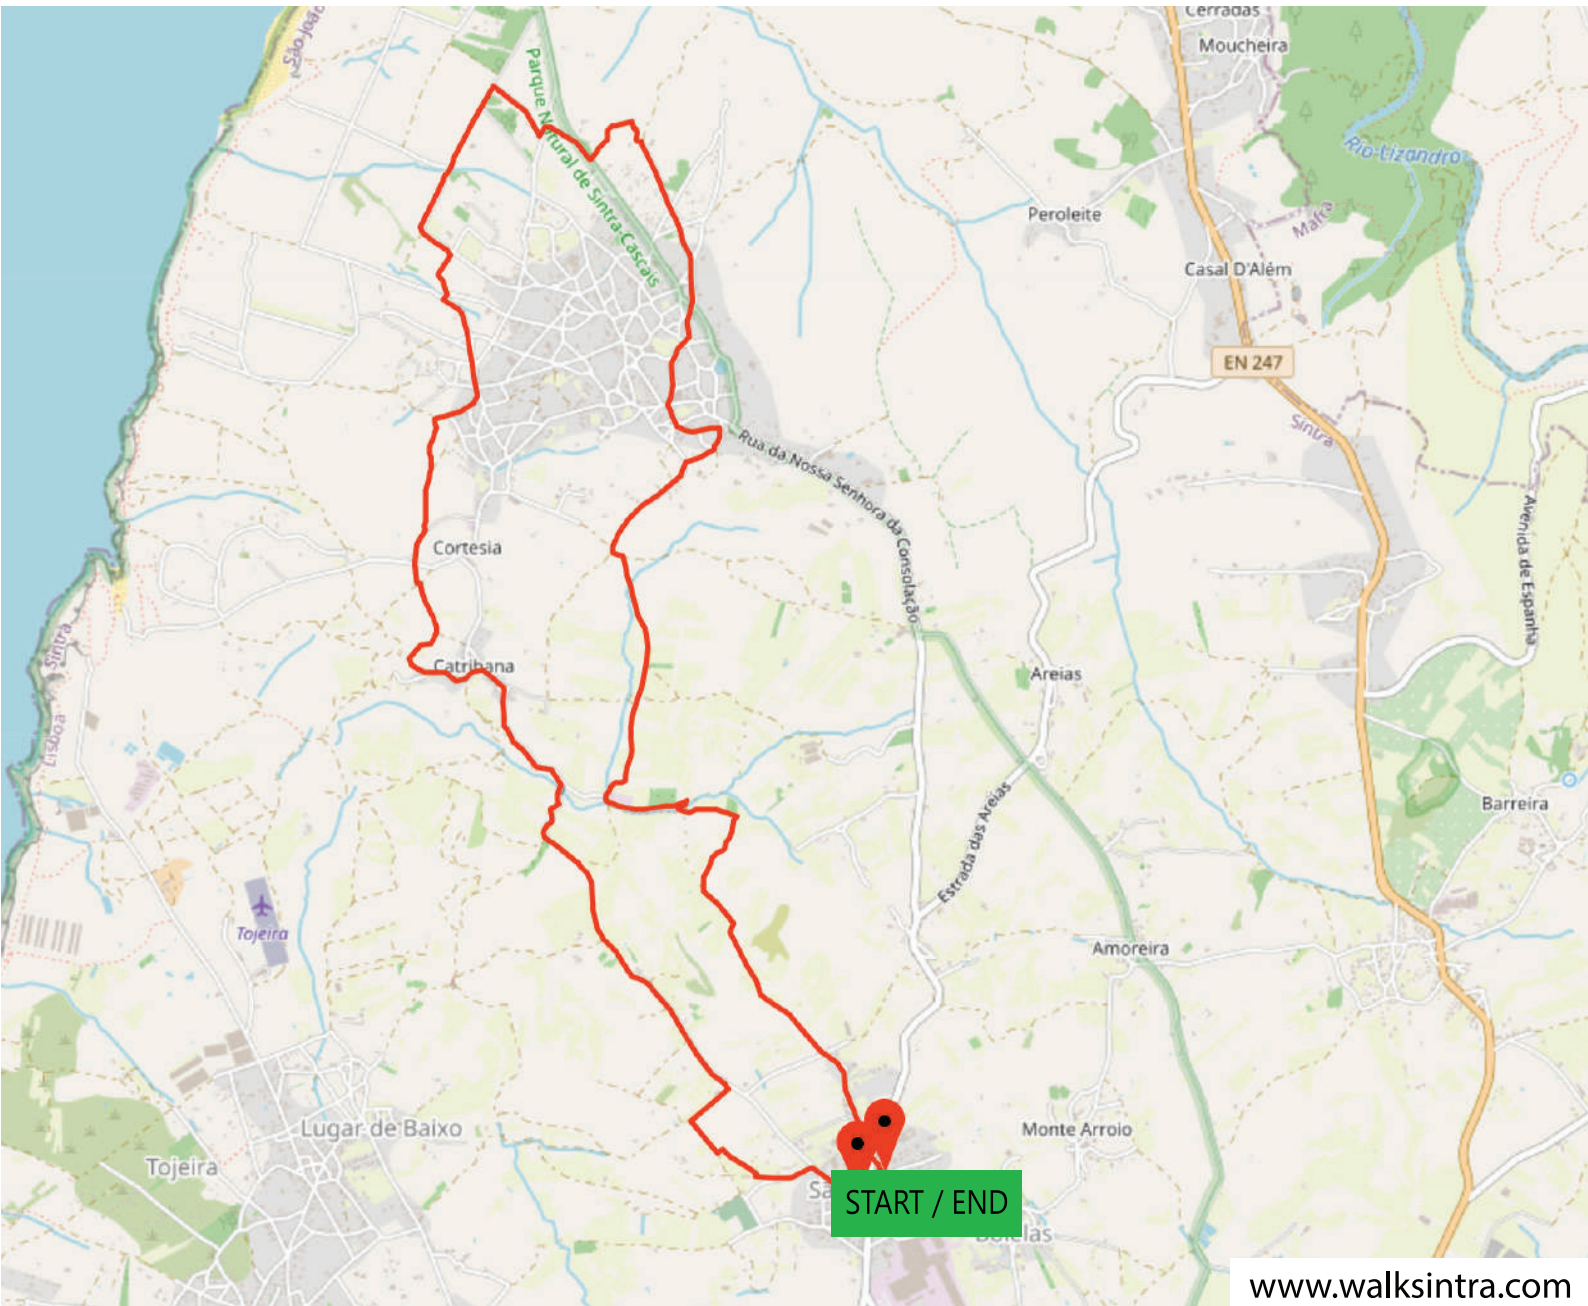

PR9 Countryside Villages / PR9 Rota das Aldeias

DISTANCE / DISTÂNCIA: 13.5 KM

CUMULATIVE ASCENT / SUBIDA ACUMULADA: 245 M

www.walksintra.com

View the route on Google Maps:
Visualize a rota no Google Maps: