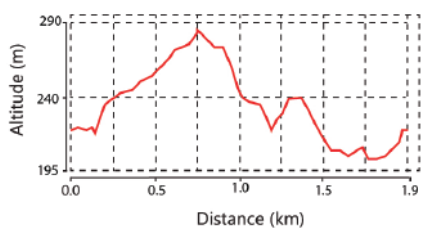

PR1 Santa Maria

DISTANCE / DISTÂNCIA: 1.9 KM

CUMULATIVE ASCENT / SUBIDA ACUMULADA: 116 M

www.walksintra.com

View the route on Google Maps:
Visualize a rota no Google Maps: