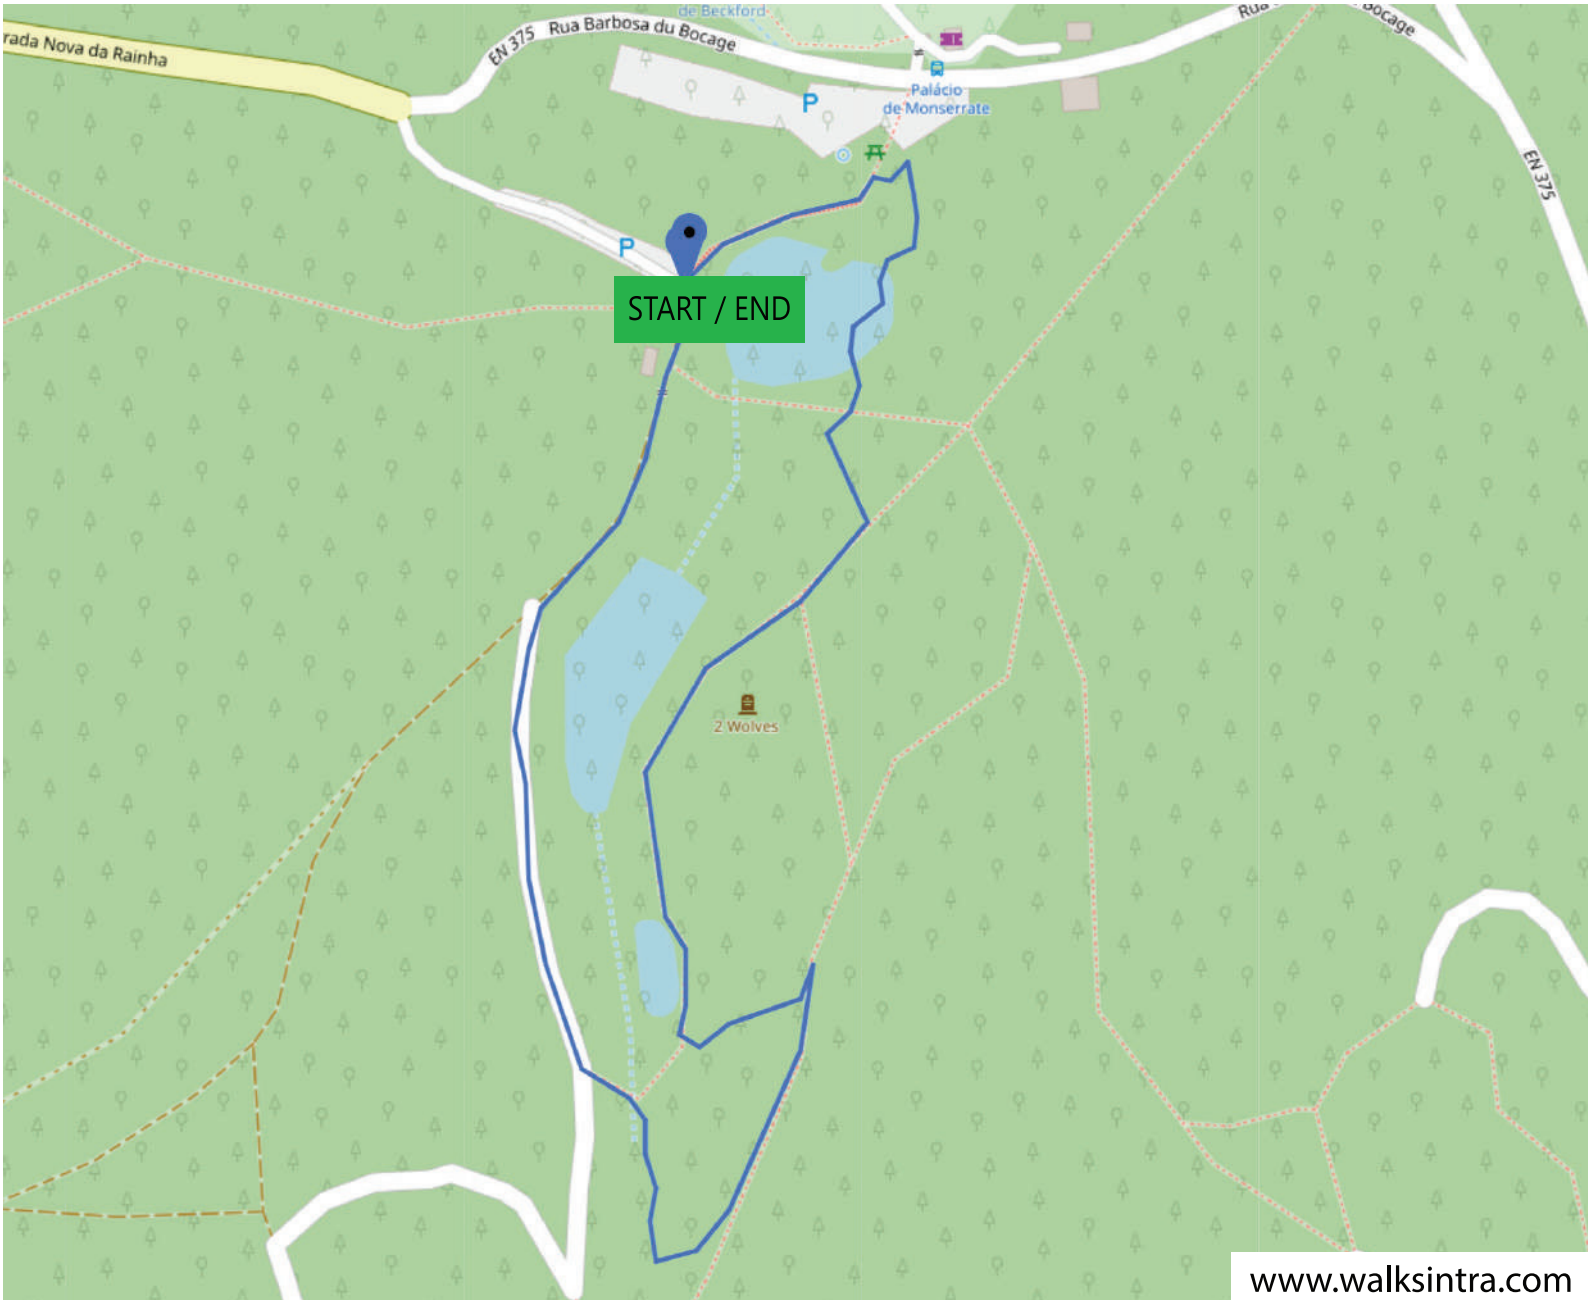

Monserate Eco-Trail

DISTANCE / DISTÂNCIA: 0.9 KM
CUMULATIVE ASCENT / SUBIDA ACUMULADA: 48 M

www.walksintra.com

View the route on Google Maps:
Visualize a rota no Google Maps: