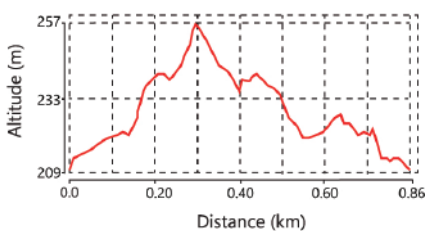

Monserate Eco-Trail

DISTANCE / DISTÂNCIA: 0.9 KM
CUMULATIVE ASCENT / SUBIDA ACUMULADA: 48 M

www.walksintra.com

View the route on Google Maps:
Visualize a rota no Google Maps: